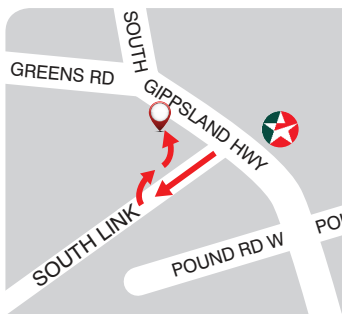

Your school uniform is available at the PSW store in **HAMPTON PARK**

Unit 2, 10-12 South Link, Dandenong South VIC 3175
Phone: (03) 9768 0343

EXTENDED TRADING HOURS
MON 7 NOV 2016 TO SAT 11 MAR 2017**

Mon to Fri: 9:00am - 5:00pm
Sat: 9:00am - 4:00pm

REGULAR TRADING HOURS**

Mon to Fri: 9:00am-5:00pm
Sat: 10:00am-1:00pm

*No new lay-bys in January, Lay-bys require a 20% deposit, Lay-bys available in-store only, Extended lay-by for 'Back to School 2017' must be placed between Mon 7 Nov and Sat 17 Dec 2016. Lay-bys must be paid for and picked-up by Sat 28 Jan 2017.

**Store trading hours are subject to change, please refer to www.psw.com.au for all store trading hours, holiday trading and public holiday information, or call the customer service team on (03) 9768 0333.

***School Price Lists are subject to change throughout the year.