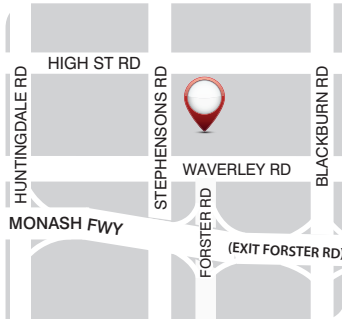

# School Uniform Price List\*\*\*

Your school uniform is available at the PSW store in **MOUNT WAVERLEY**

288-290 Stephenson's Road, Mount Waverley VIC 3149  
Phone: (03) 9768 0335

**EXTENDED TRADING HOURS\*\*  
MON 7 NOV 2016 TO SAT 11 MAR 2017**

Mon to Fri: 9:00am - 5:00pm  
Sat: 9:00am - 4:00pm

**REGULAR TRADING HOURS\*\***

Tues to Fri: 9:00am-5:00pm  
Sat: 10:00am-1:00pm

Your school uniform is available at the PSW store in **HAMPTON PARK**

Unit 2, 10-12 South Link, Dandenong South VIC 3175  
Phone: (03) 9768 0343